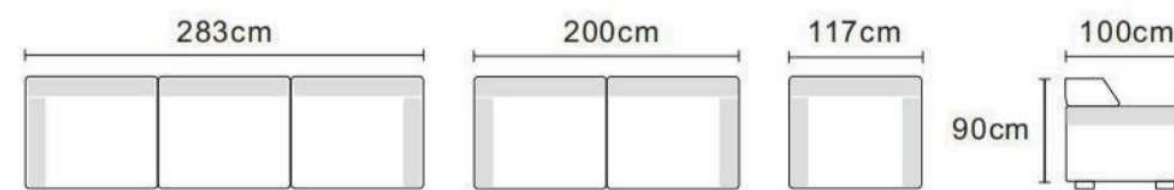

Elegant and fashionable

Create an ideal house for you

Seek the true essence of luxury, abandon the cumbersome life, indulge and gaop in the harbor of heart, allow the smile and appiness shimmering out the splendor of life, as if the tree of life will vary from its original with the passage of time.. Simple style and clean ines offer you with unlimited possibilty of choices, and also let you match other fumiture easily. Finely-detailed designs will bring you endless comforts infuture use.

K238