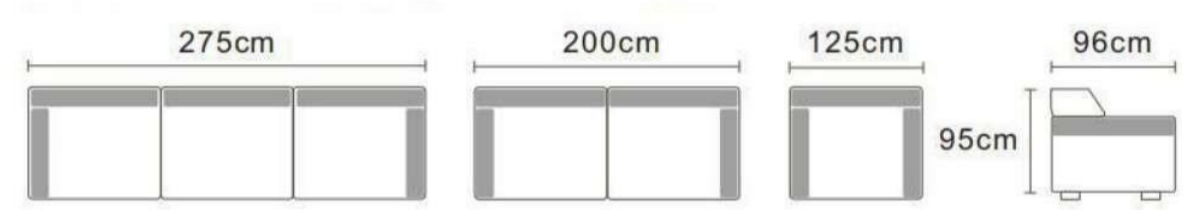

*Find new inspiration
in great comfort and style*

K237-A