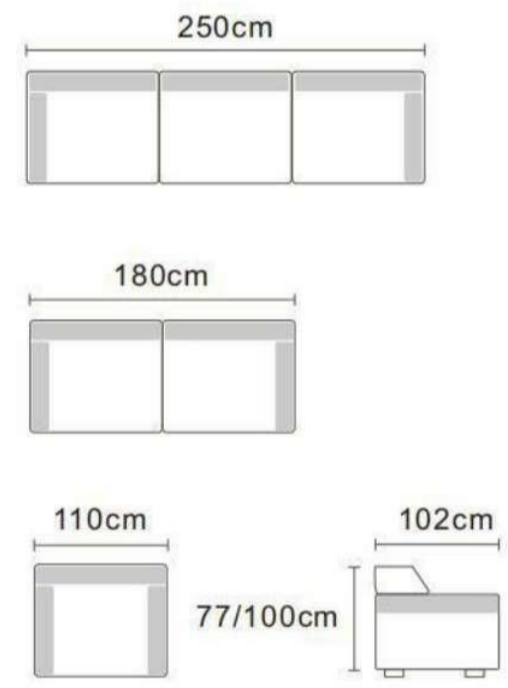

Family's lodge, i'm with the boys had an idyllic life, accompanying them on the living room floor. walking around the parks, enjoying the freedom from work.

Pursuit Of Detail

The beauty of' detail

K128-A