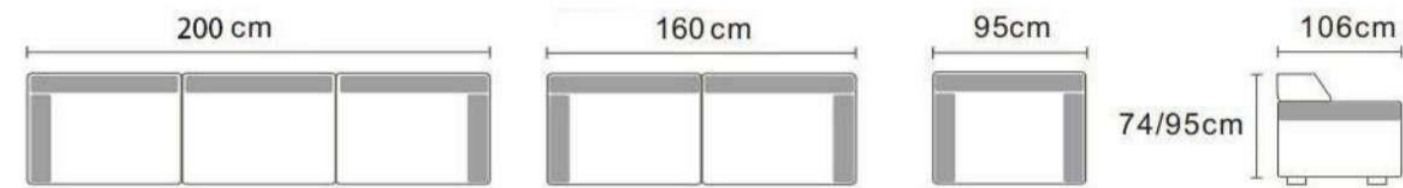

MODERN LIFE

in the showy city, we should find a peaceful and relaxing world and use ublachon art to create our own free fashion home.

A092